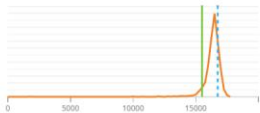

Time Spy Score ✔

NVIDIA GeForce RTX 4070

Your score **15 346** Average **16 572** Best **17 925**

Showing results from the same hardware

LOAD

SAVE

COMPARE RESULT ONLINE

RUN AGAIN