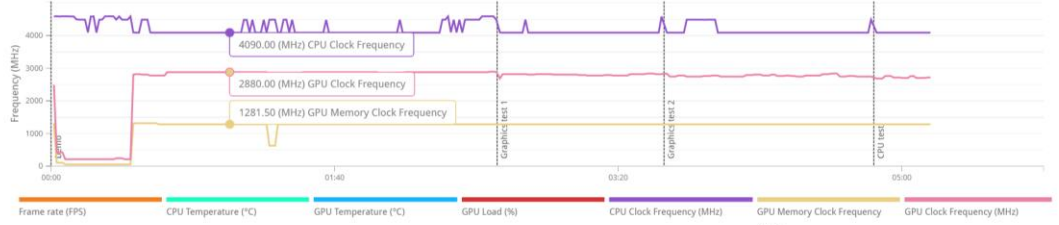

Monitoring